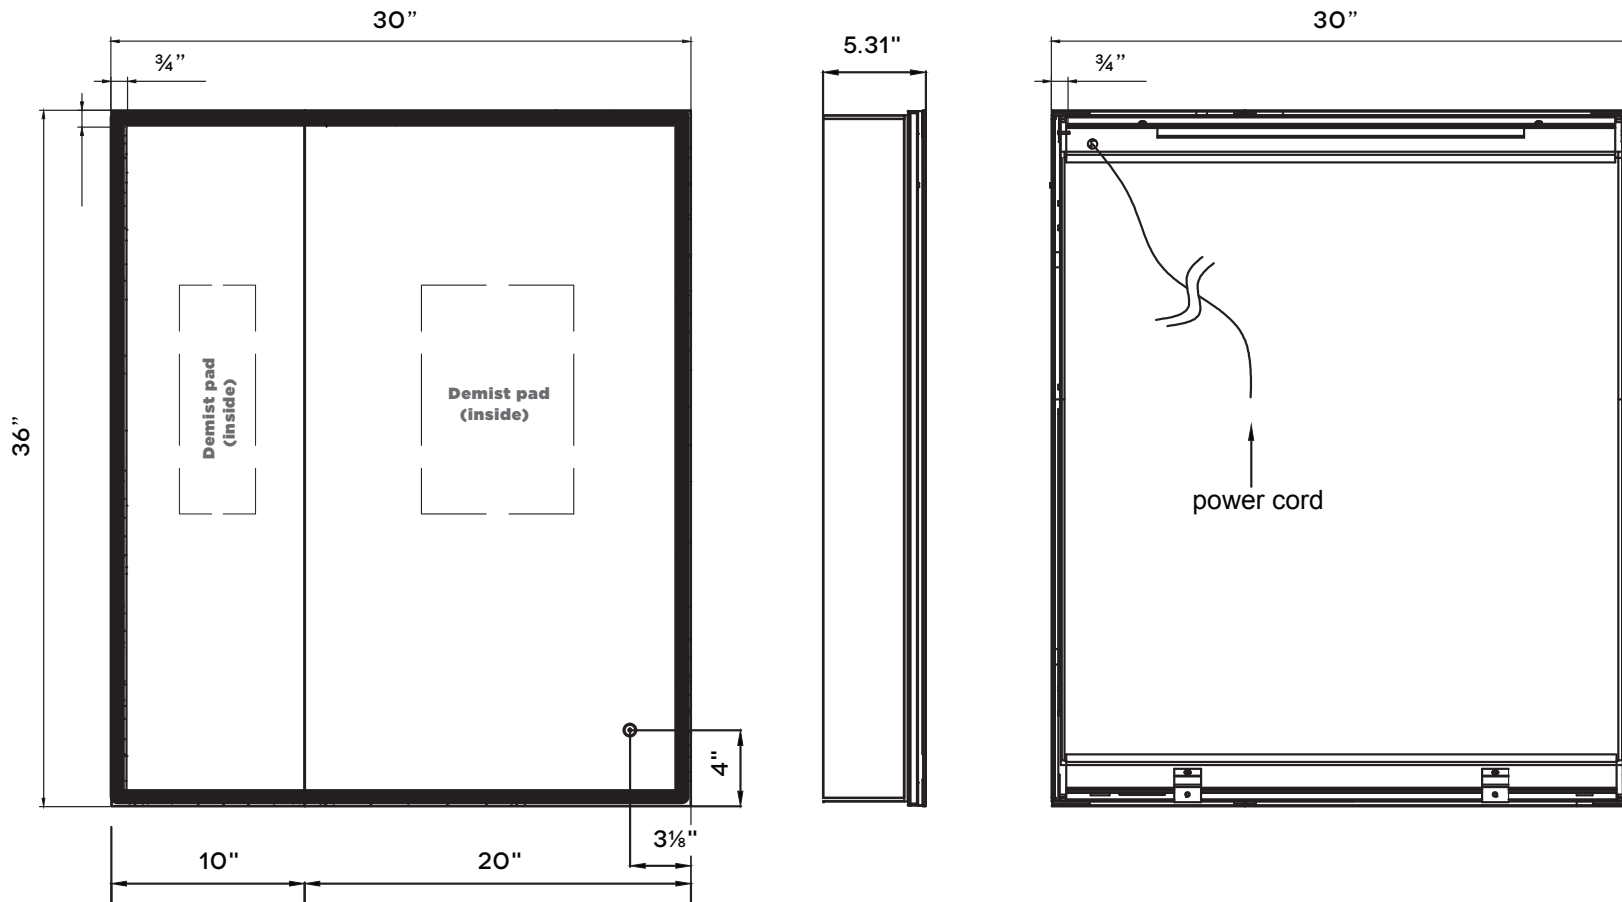

DIMENSIONS/TECHNICAL DATA

**AURA™ SMART CABINET
ITEM #AME3036**

ATTENTION! Dimensions may vary by up to 3/8". It is highly recommended to pull all dimensions of actual model for installation and measuring purposes.